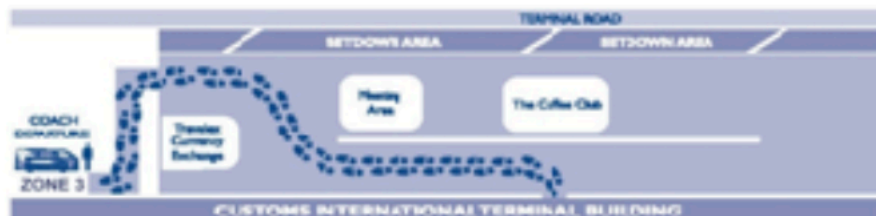

Pick Up Zone – Domestic

The pick up zone at Brisbane Airport – DOMESTIC is accessed via the Skywalk. Please access the Skywalk via the lift or travelator immediately outside the terminal. Cross over the Skywalk and take the lift, or the third travelator down to the right hand side to ground level. Once at the bottom, turn to your right and wait under the bus shelters next to the B1 and B2 collection spots (yellow signs).

Pick Up Zone - International

The pick up zone at Brisbane Airport – INTERNATIONAL is to the left-hand side end of the terminal when entering the arrivals hall from customs. Pass the Coffee club and walk to the end of the terminal towards the glass door next to the currency exchange booth. Go out the door, down the ramp and to the left, over to bus shelter Zone 3.